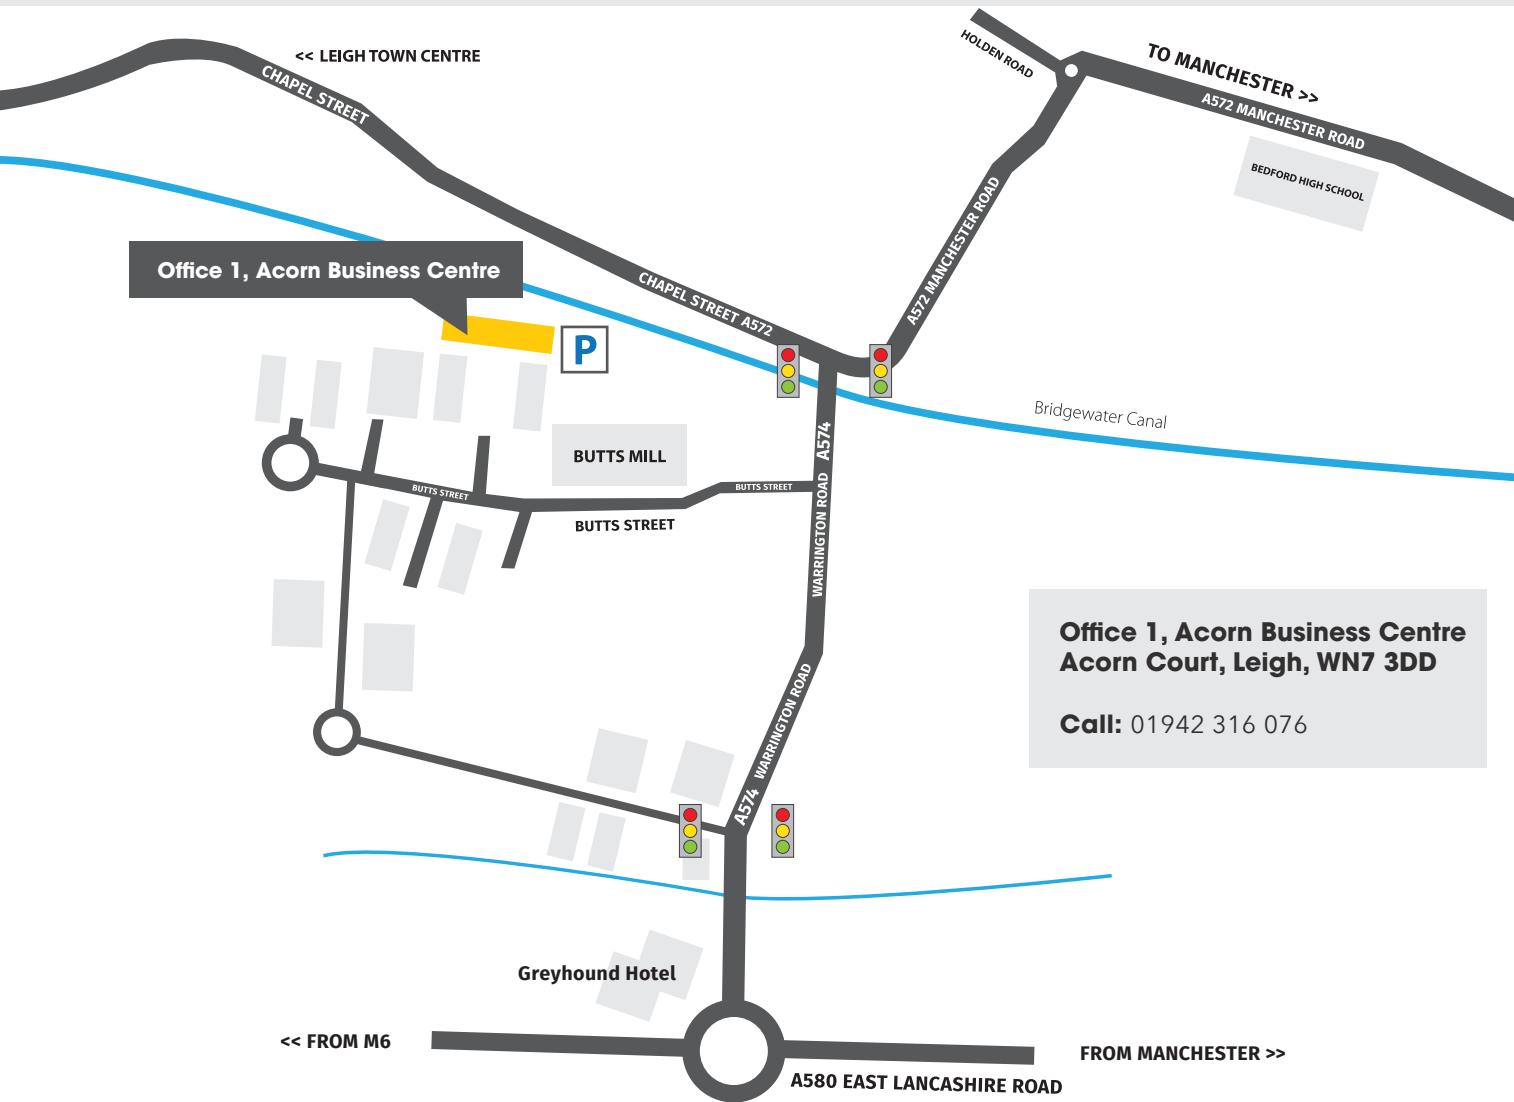

# Visiting CRE8

**From the East Lancashire Road.** At the Greyhound roundabout take the exit onto Warrington Road (A574 towards Leigh). Follow Warrington Road 0.7 miles. Turn left onto Butts Street. Follow the road (going past Butts Mill) for 0.2 miles. Turn right onto Acorn Court. Please park to the right of the main building (shown on map) **PLEASE DO NOT PARK IN FRONT OF UNITS.**

**Please BUZZ for Entry!**

➔ Door buzzer outside on left of main door