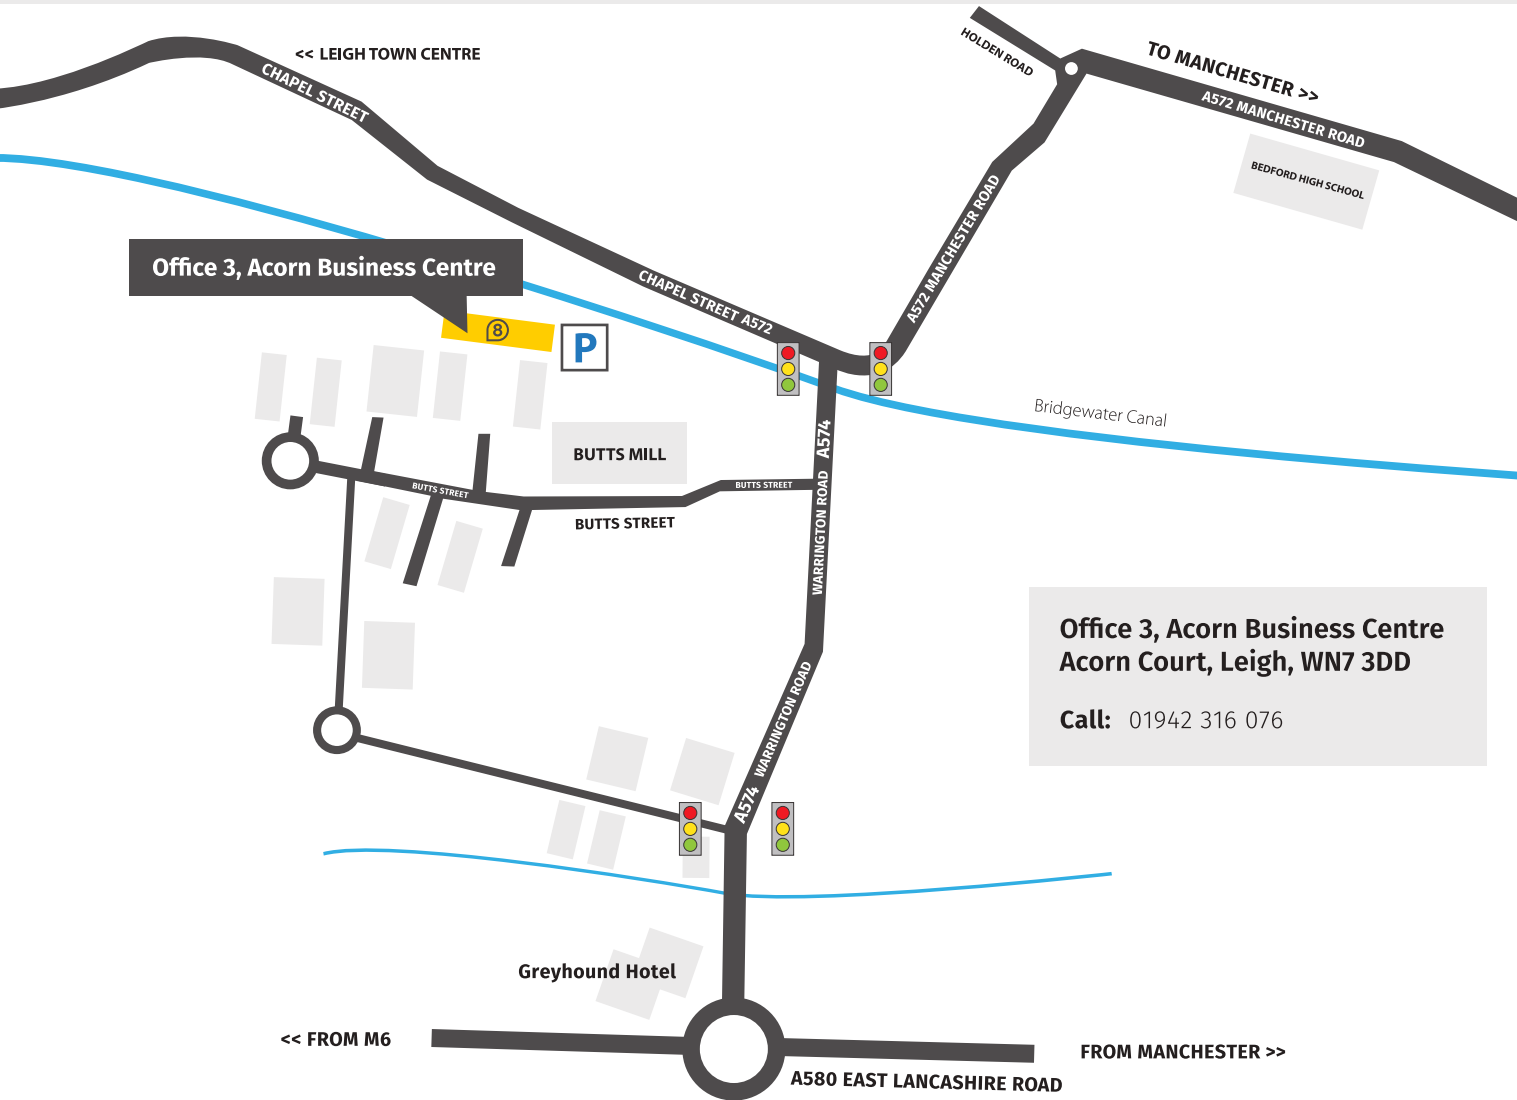

# Visiting CRE8

**From the East Lancashire Road.** At the Greyhound roundabout take the exit onto Warrington Road (A574 towards Leigh). Follow Warrington Road 0.7 miles. Turn left onto Butts Street. Follow the road (going past Butts Mill) for 0.2 miles. Turn right onto Acorn Court. Please park to the right of the main building (shown on map) **PLEASE DO NOT PARK IN FRONT OF UNITS.**

**Please BUZZ for Entry!**

➔ Door buzzer outside on left of main door